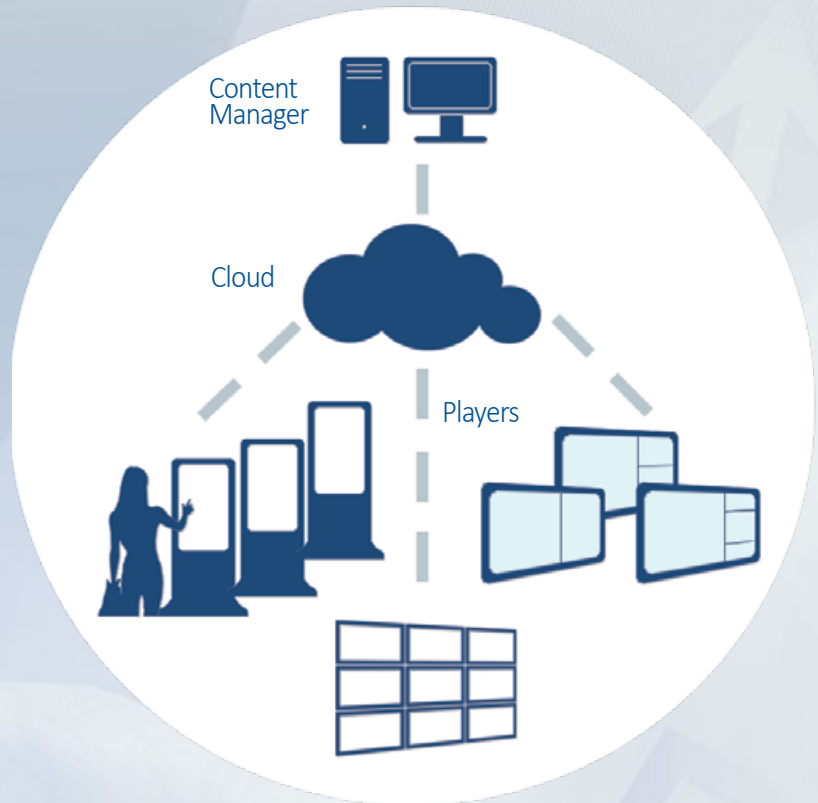

It can be used vertically and horizontally, the LFD monitors are easy to install with simple wall brackets supplied; They are equipped with Wi-Fi, SD card reader, and a simple free software for Digital Signage Cloud control.

Platform & Management Software

The LFD monitor or kiosk dedicated to digital signage is managed via an Internet connection or locally programmable.

Each **LFD Monitor (Player)** comes with SmartMedia SmartSignage, the software for Digital Signage that allows the management of one or more devices, the orientation of the screen to load media files to the schedule management.

The program for communications and multimedia files can be setup in a continuous loop mode or specific scheduling can be deployed.

Each monitor on the network can host and manage its own customized schedule, as well as the reference template that contains the style settings such as background colors, effects and transition times, and the speed of scrolling the titles.

Each screen can be divided into several areas of administration, accommodating many file formats.

Within each area, you can schedule the publication of video, images, weather information, date / time, subtitles, a company logo and a link to a preset website.