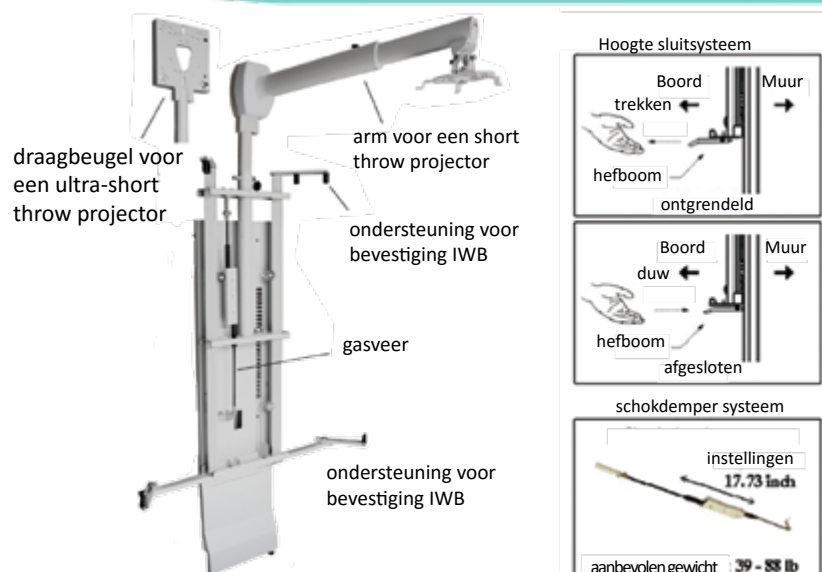

Gasveer wandsteun voor IWB

Wall SmartMedia's mount for interactive whiteboards is in height adjustable thanks to a manual gas spring system. It can be locked in place at the correct height for your students.

The whiteboard has 18" of height adjustment. It is available with an extension arm for a short-throw projector or with a support arm for an ultra-short-throw projector.

It is compatible with the interactive whiteboards, varying in size from 78" to 105" diagonally.

Specificaties: Maximaal gewicht ondersteund: £ 88. Hoogten van whiteboard ondersteund: vanaf 44 ½" tot 61".

Grote min (B x H x D): 100 x 207 x 26 cm - Grote max (B x H x D): 100 x 252 x 26 cm

* Product afbeeldingen zijn indicatief en kan op elk moment wijzigen zonder voorafgaande kennisgeving.