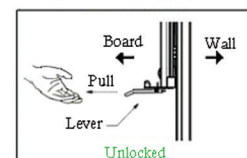

height locking system

* Product images are for illustrative purposes only and may change at any time without notice.