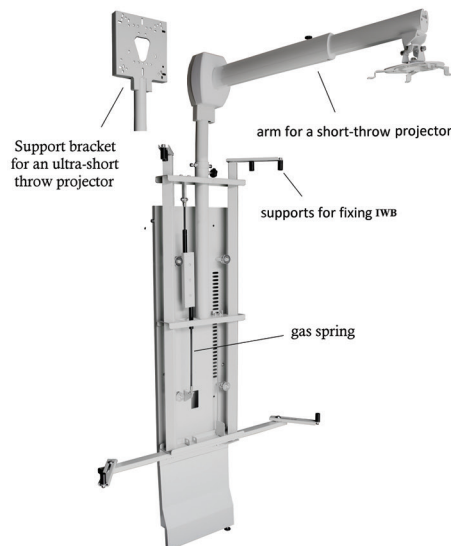

Gas spring wall mount for IWB

SmartMedia's wall mount for interactive whiteboards is height-adjustable thanks to a manual gas spring system.

It can lock in place at the right height for your students.

The whiteboard has 18" of height adjustment. It is available with an extension arm for a short-throw projector or with a support bracket for an ultra-short throw projector.

It is compatible with the interactive whiteboards ranging in size from 78" to 105" diagonal.

Specifications:

Max weight supported: 88 lbs. Heights of whiteboard supported: from 44 1/2" to 61". Size min (W x H x D): 100 x 207 x 26 cm - Size max (W x H x D): 100 x 252 x 26 cm

height locking system

* Product images are for illustrative purposes only and may change at any time without notice.