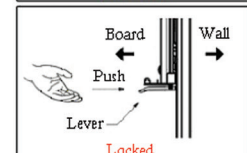

Gas spring wall mount for IWB

SmartMedia's wall mount for interactive whiteboards is height-adjustable thanks to a manual gas spring system.

It can lock in place at the right height for your students.

The whiteboard has 18" of height adjustment. It is available with an extension arm for a short-throw projector or with a support bracket for an ultra-short throw projector.

It is compatible with the interactive whiteboards ranging in size from 78" to 105" diagonal.

Specifications:

Max weight supported: 88 lbs. Heights of whiteboard supported: from 44 1/2" to 61". Size min (W x H x D): 100 x 207 x 26 cm - Size max (W x H x D): 100 x 252 x 26 cm

height locking system

* Product images are for illustrative purposes only and may change at any time without notice.