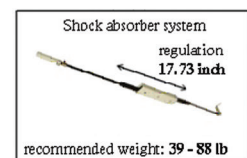

height locking system

* Product images are for illustrative purposes only and may change at any time without notice.