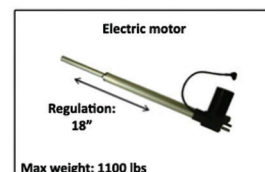

A complete system to move your monitors from room to room and allow any users to properly adjust the height of the screen for optimal usage. Size min (L x H x D): 39.37" x 69.68" x 26.77" – Size max (L x H x D): 39.37" x 75.19" x 26.77"