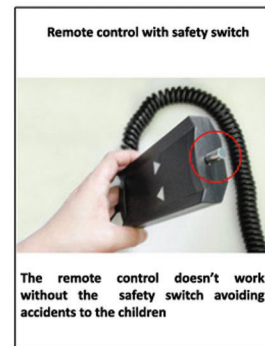

* Product images are for illustrative purposes only and may change at any time without notice.