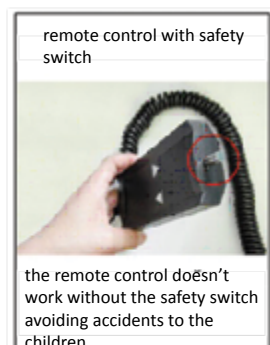

Specifications:

Maximum weight of whiteboard supported: 110 lbs; Height of whiteboard supported: from 44 1/2" to 61"; Size min (W x H x D): 39.3" x 81" x 10"; Size max (W x H x D): 39.3" x 99" x 10"