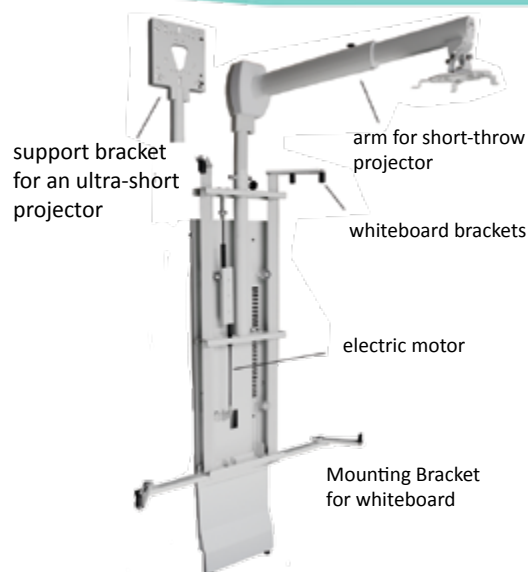

Electric Wall Mount for IWB

SmartMedia's wall mount for interactive whiteboards is a height-adjustable mounting system that has an electric motor with a remote control and safety switch.

It is available with an extension arm for a short-throw projector or with a support bracket for an ultra short-throw projector.

It is compatible with most interactive whiteboards ranging from 78" to 105" in diagonal.

The height adjustment allows the whiteboard to travel up to 18".

Specifications:

Maximum weight of whiteboard supported: 110 lbs; Height of whiteboard supported: from 44 1/2" to 61"; Size min (W x H x D): 39.3" x 81" x 10"; Size max (W x H x D): 39.3" x 99" x 10"